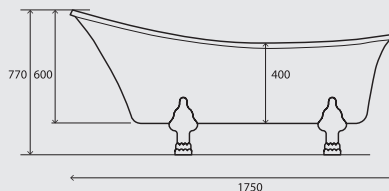

# Charming

Gloss White

70 Kg  
1,08 m<sup>3</sup>

Ref.: RBAC3139

175x71x77 / white gloss

**FRAGILE**  
PLEASE, HANDLE WITH CARE