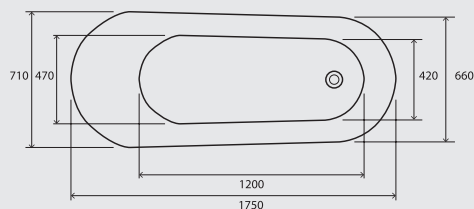

# Charming

Gloss White

70 Kg  
1,08 m<sup>3</sup>

Ref.: RBAC3139

175x71x77 / white gloss

**FRAGILE**  
PLEASE, HANDLE WITH CARE