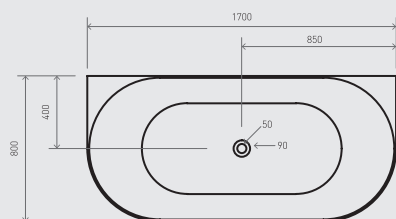

*Eternal  
White Gloss*

*Encosta à parede  
Back to Wall*

70 Kg  
0,85 m<sup>3</sup>

Ref.: RBA6625ETEWGL

170x80x60 / white gloss

**FRAGILE**  
PLEASE, HANDLE WITH CARE