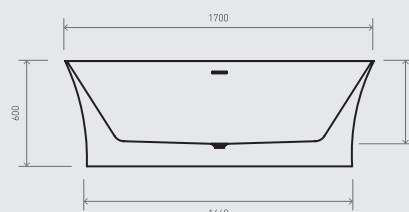

*Eternal  
White Gloss*

*Encosta à parede  
Back to Wall*

70 Kg  
0,85 m<sup>3</sup>

Ref.: RBA6625ETEWGL

170x80x60 / white gloss

**FRAGILE**  
PLEASE, HANDLE WITH CARE