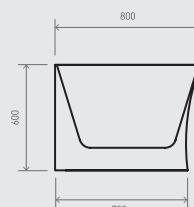

*Eternal  
White Gloss*

*Encosta à parede  
Back to Wall*

70 Kg  
0,85 m<sup>3</sup>

Ref.: RBA6625ETEWGL

170x80x60 / white gloss

**FRAGILE**  
PLEASE, HANDLE WITH CARE