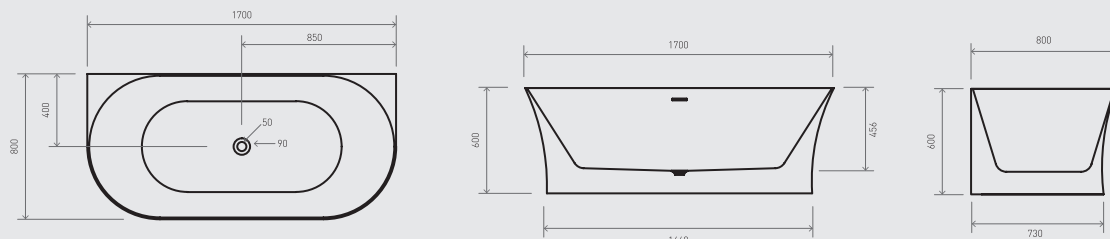

*Eternal  
White Mate*

*Encosta à parede  
Back to Wall*

70 Kg  
0,85 m<sup>3</sup>

Ref.: RBA6625ETEWM

170x80x60 / white mate

**FRAGILE**  
PLEASE, HANDLE WITH CARE