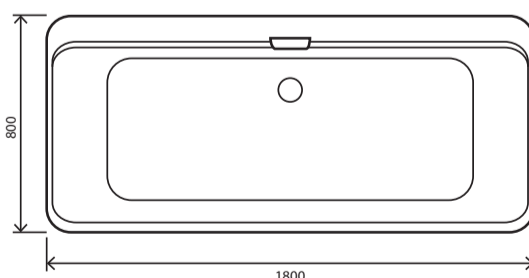

BANHEIRAS
BATHTUBS
BAIGNOIRES
BADEWANNEN
BAÑERAS

Resort Q

Ref.: RBT62110CW 70 Kg
1,7 m³

FRAGILE
PLEASE, HANDLE WITH CARE