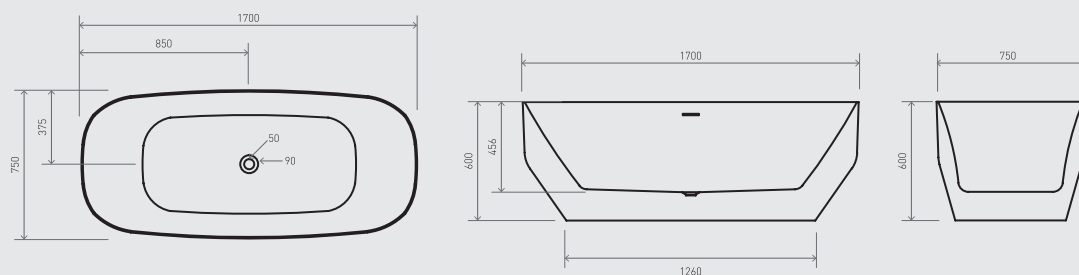

Soul
gloss white

70 Kg
0,85 m³

Ref.: RBA7711SOULWGL 170x75x60 / White Gloss

FRAGILE
PLEASE, HANDLE WITH CARE