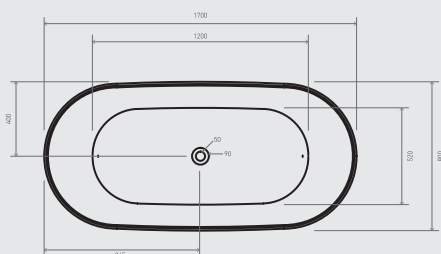

*Sublime
White Gloss*

70 Kg
0,85 m³

Ref.: RBA6612SUBWGL

169x80x68 / white gloss

FRAGILE
PLEASE, HANDLE WITH CARE