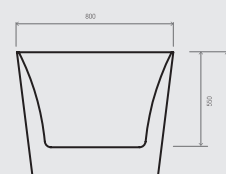

*Sublime
White Gloss*

70 Kg
0,85 m³

Ref.: RBA6612SUBWGL

169x80x68 / white gloss

FRAGILE
PLEASE, HANDLE WITH CARE