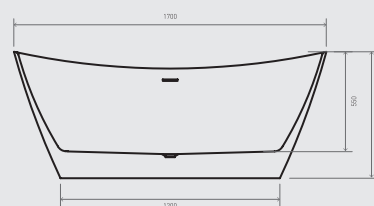

*Sublime
White Gloss*

70 Kg
0,85 m³

Ref.: RBA6612SUBWGL

169x80x68 / white gloss

FRAGILE
PLEASE, HANDLE WITH CARE