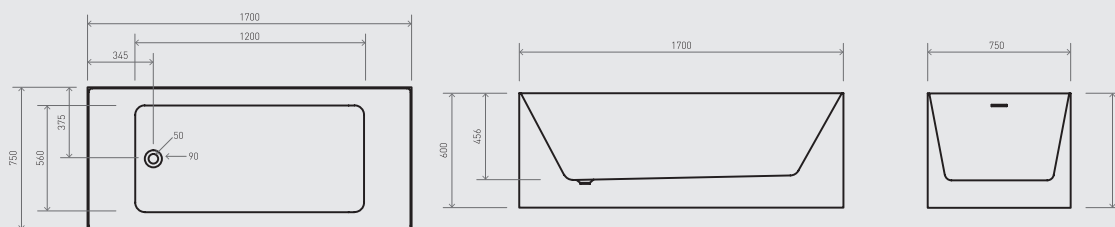

Suite XS

70 Kg
1,45 m³

Ref.: RBA6685SUIXS

170x80x60 / White Gloss

FRAGILE
PLEASE, HANDLE WITH CARE