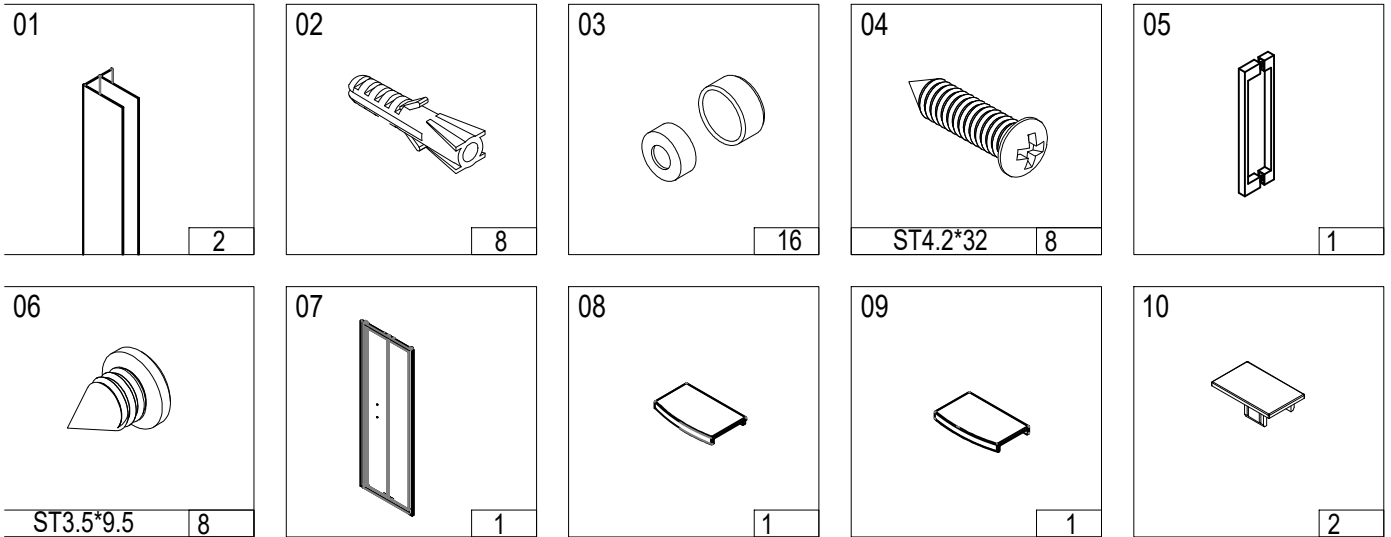

Z-FOLD

Required Tools

All accessories

4

4

4

ST3.5*9.5 8

8